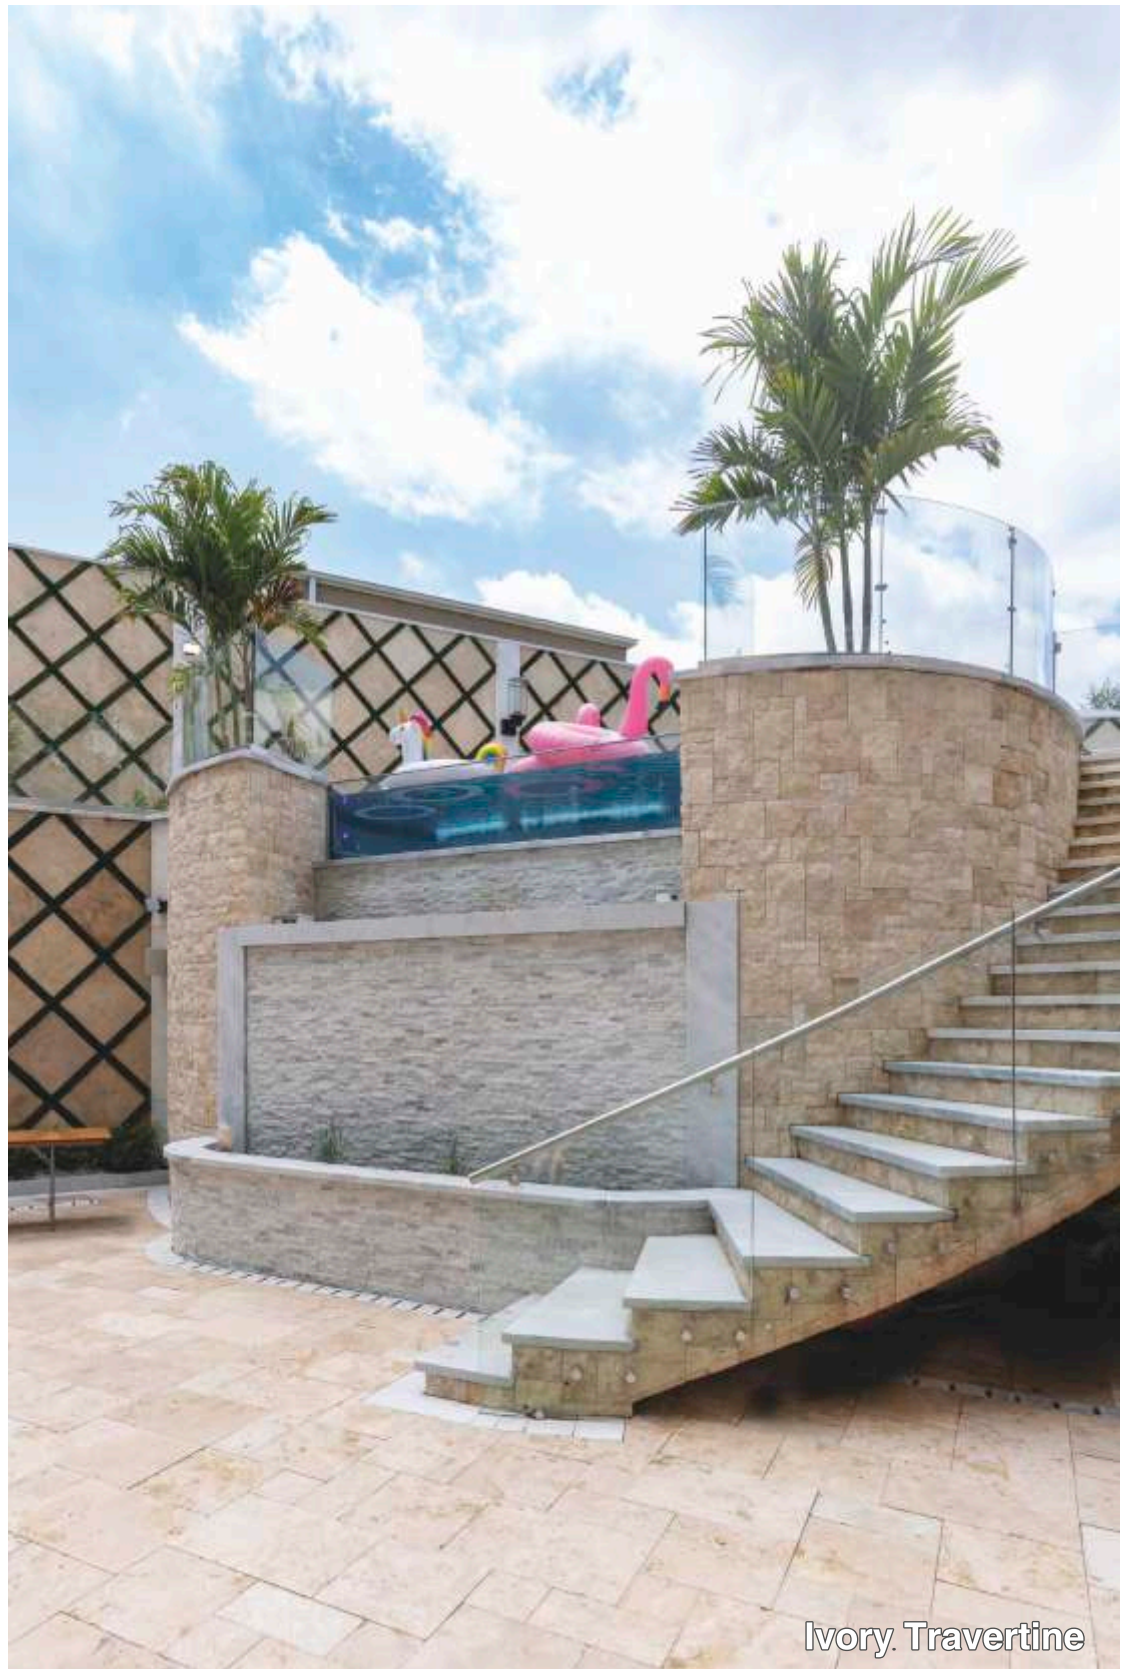

Silver Travertine

Ivory Travertine