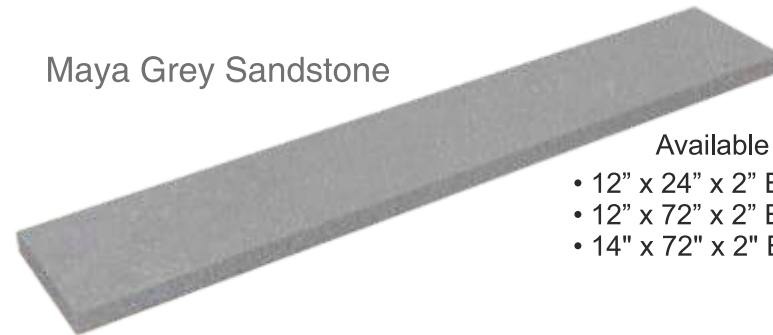

Maya Grey Sandstone

Available Sizes

- 12" x 24" x 2" Eased Edge
- 12" x 72" x 2" Eased Edge
- 14" x 72" x 2" Eased Edge