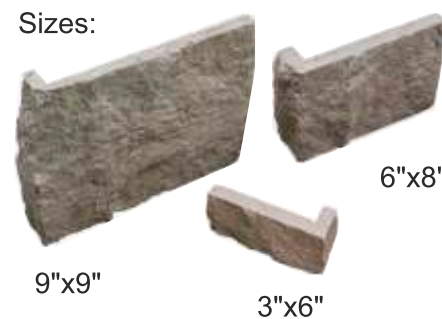

Antico stone travertine veneer stone tile _____ Corner

Sizes:

9"x9"

3"x6"

6"x8"

Noce travertine veneer stone tile _____ Corner

Sizes:

9"x9"