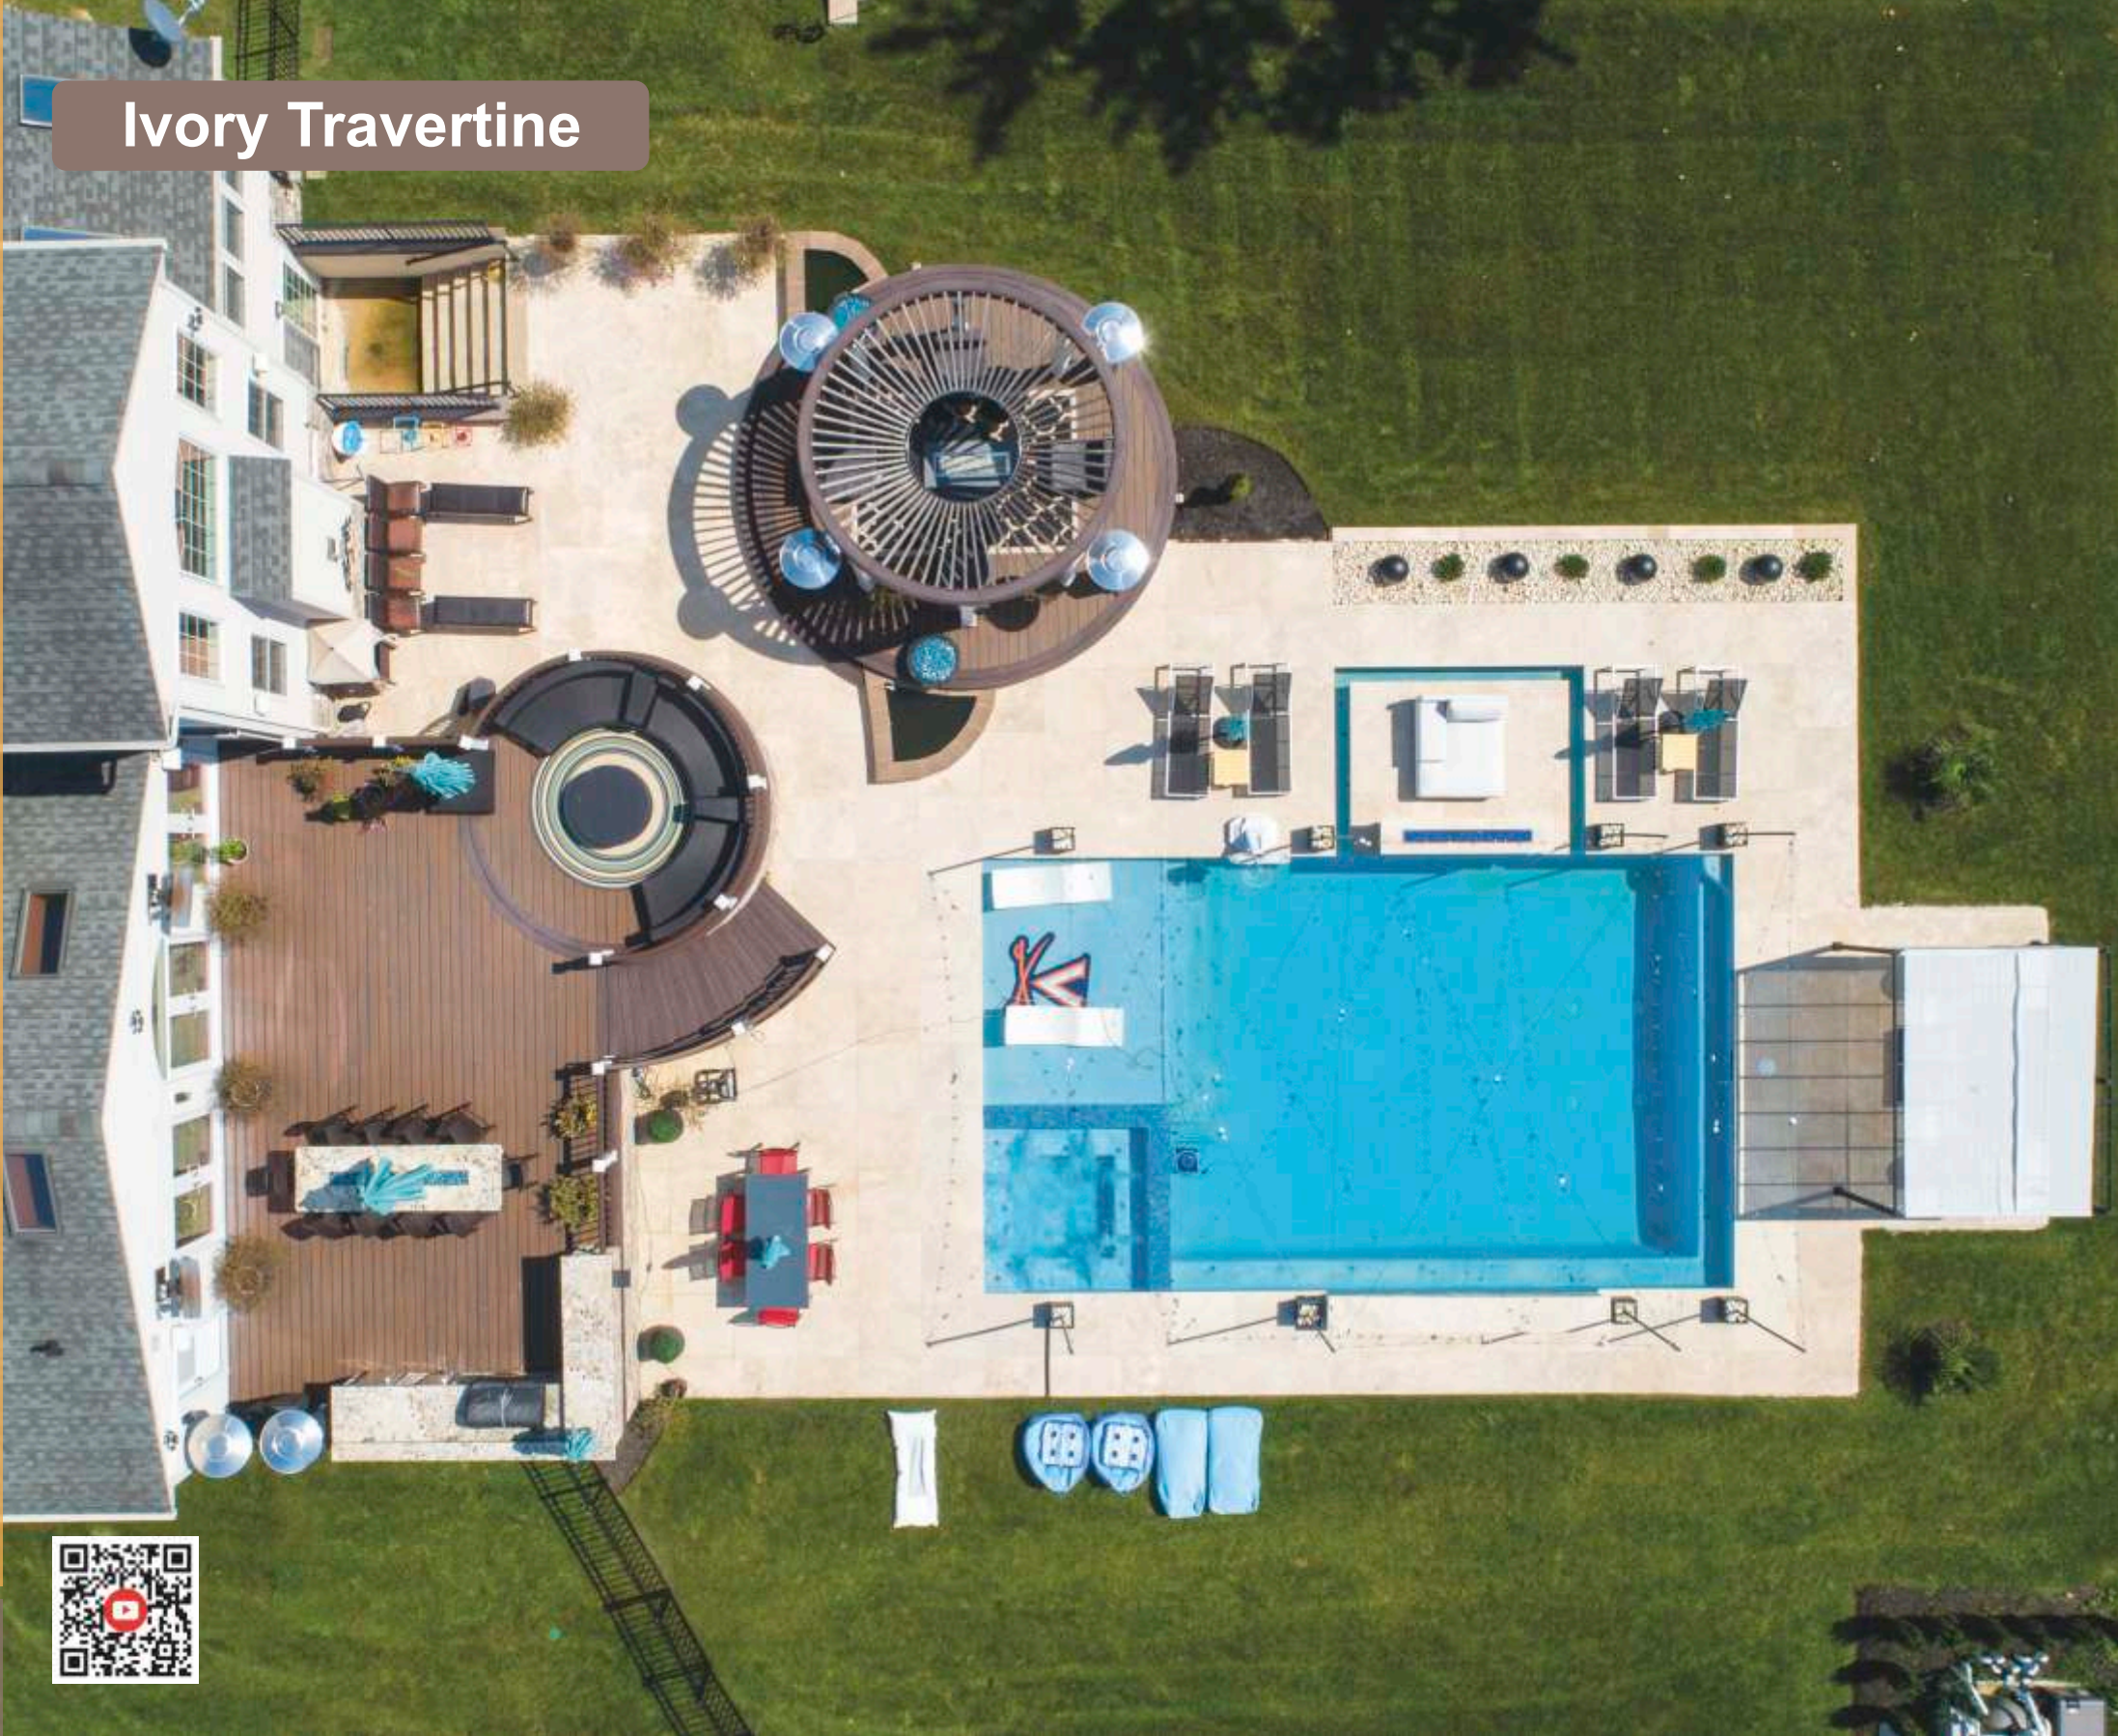

Ivory Travertine