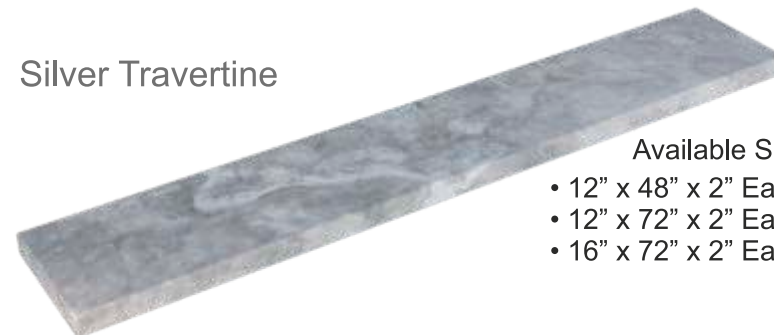

Silver Travertine

Available Sizes

- 12" x 48" x 2" Eased Edge
- 12" x 72" x 2" Eased Edge
- 16" x 72" x 2" Eased Edge