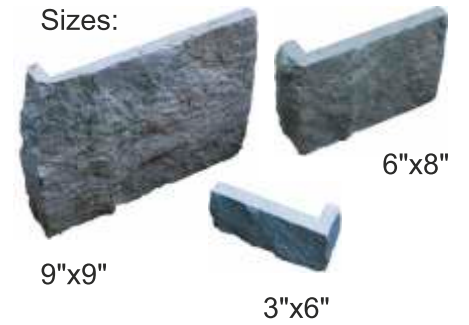

Veneer Patterns 3"x6"x9"

Suggested Veneer Pattern

Veneer Stone Pattern
3 sizes layout

1 set includes:
2 pcs - 9"x9"
4 pcs - 6"x9"
6 pcs - 3"x6"

Blue marble veneer stone tile _____ Corner

Sizes:

9"x9"

3"x6"