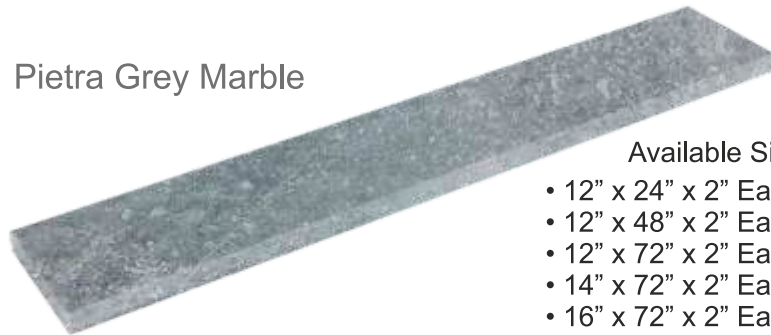

Pietra Grey Marble