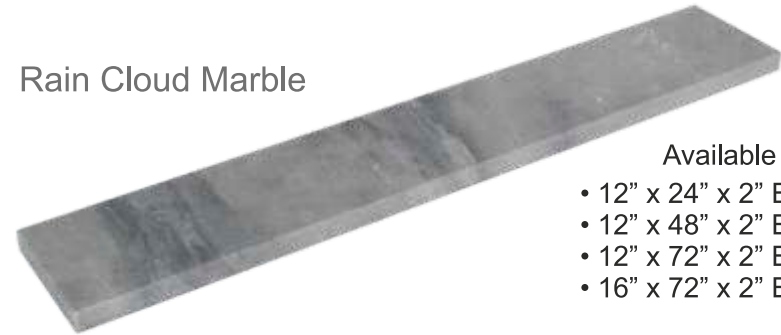

Rain Cloud Marble

Available Sizes

- 12" x 24" x 2" Eased Edge
- 12" x 48" x 2" Eased Edge
- 12" x 72" x 2" Eased Edge
- 16" x 72" x 2" Eased Edge