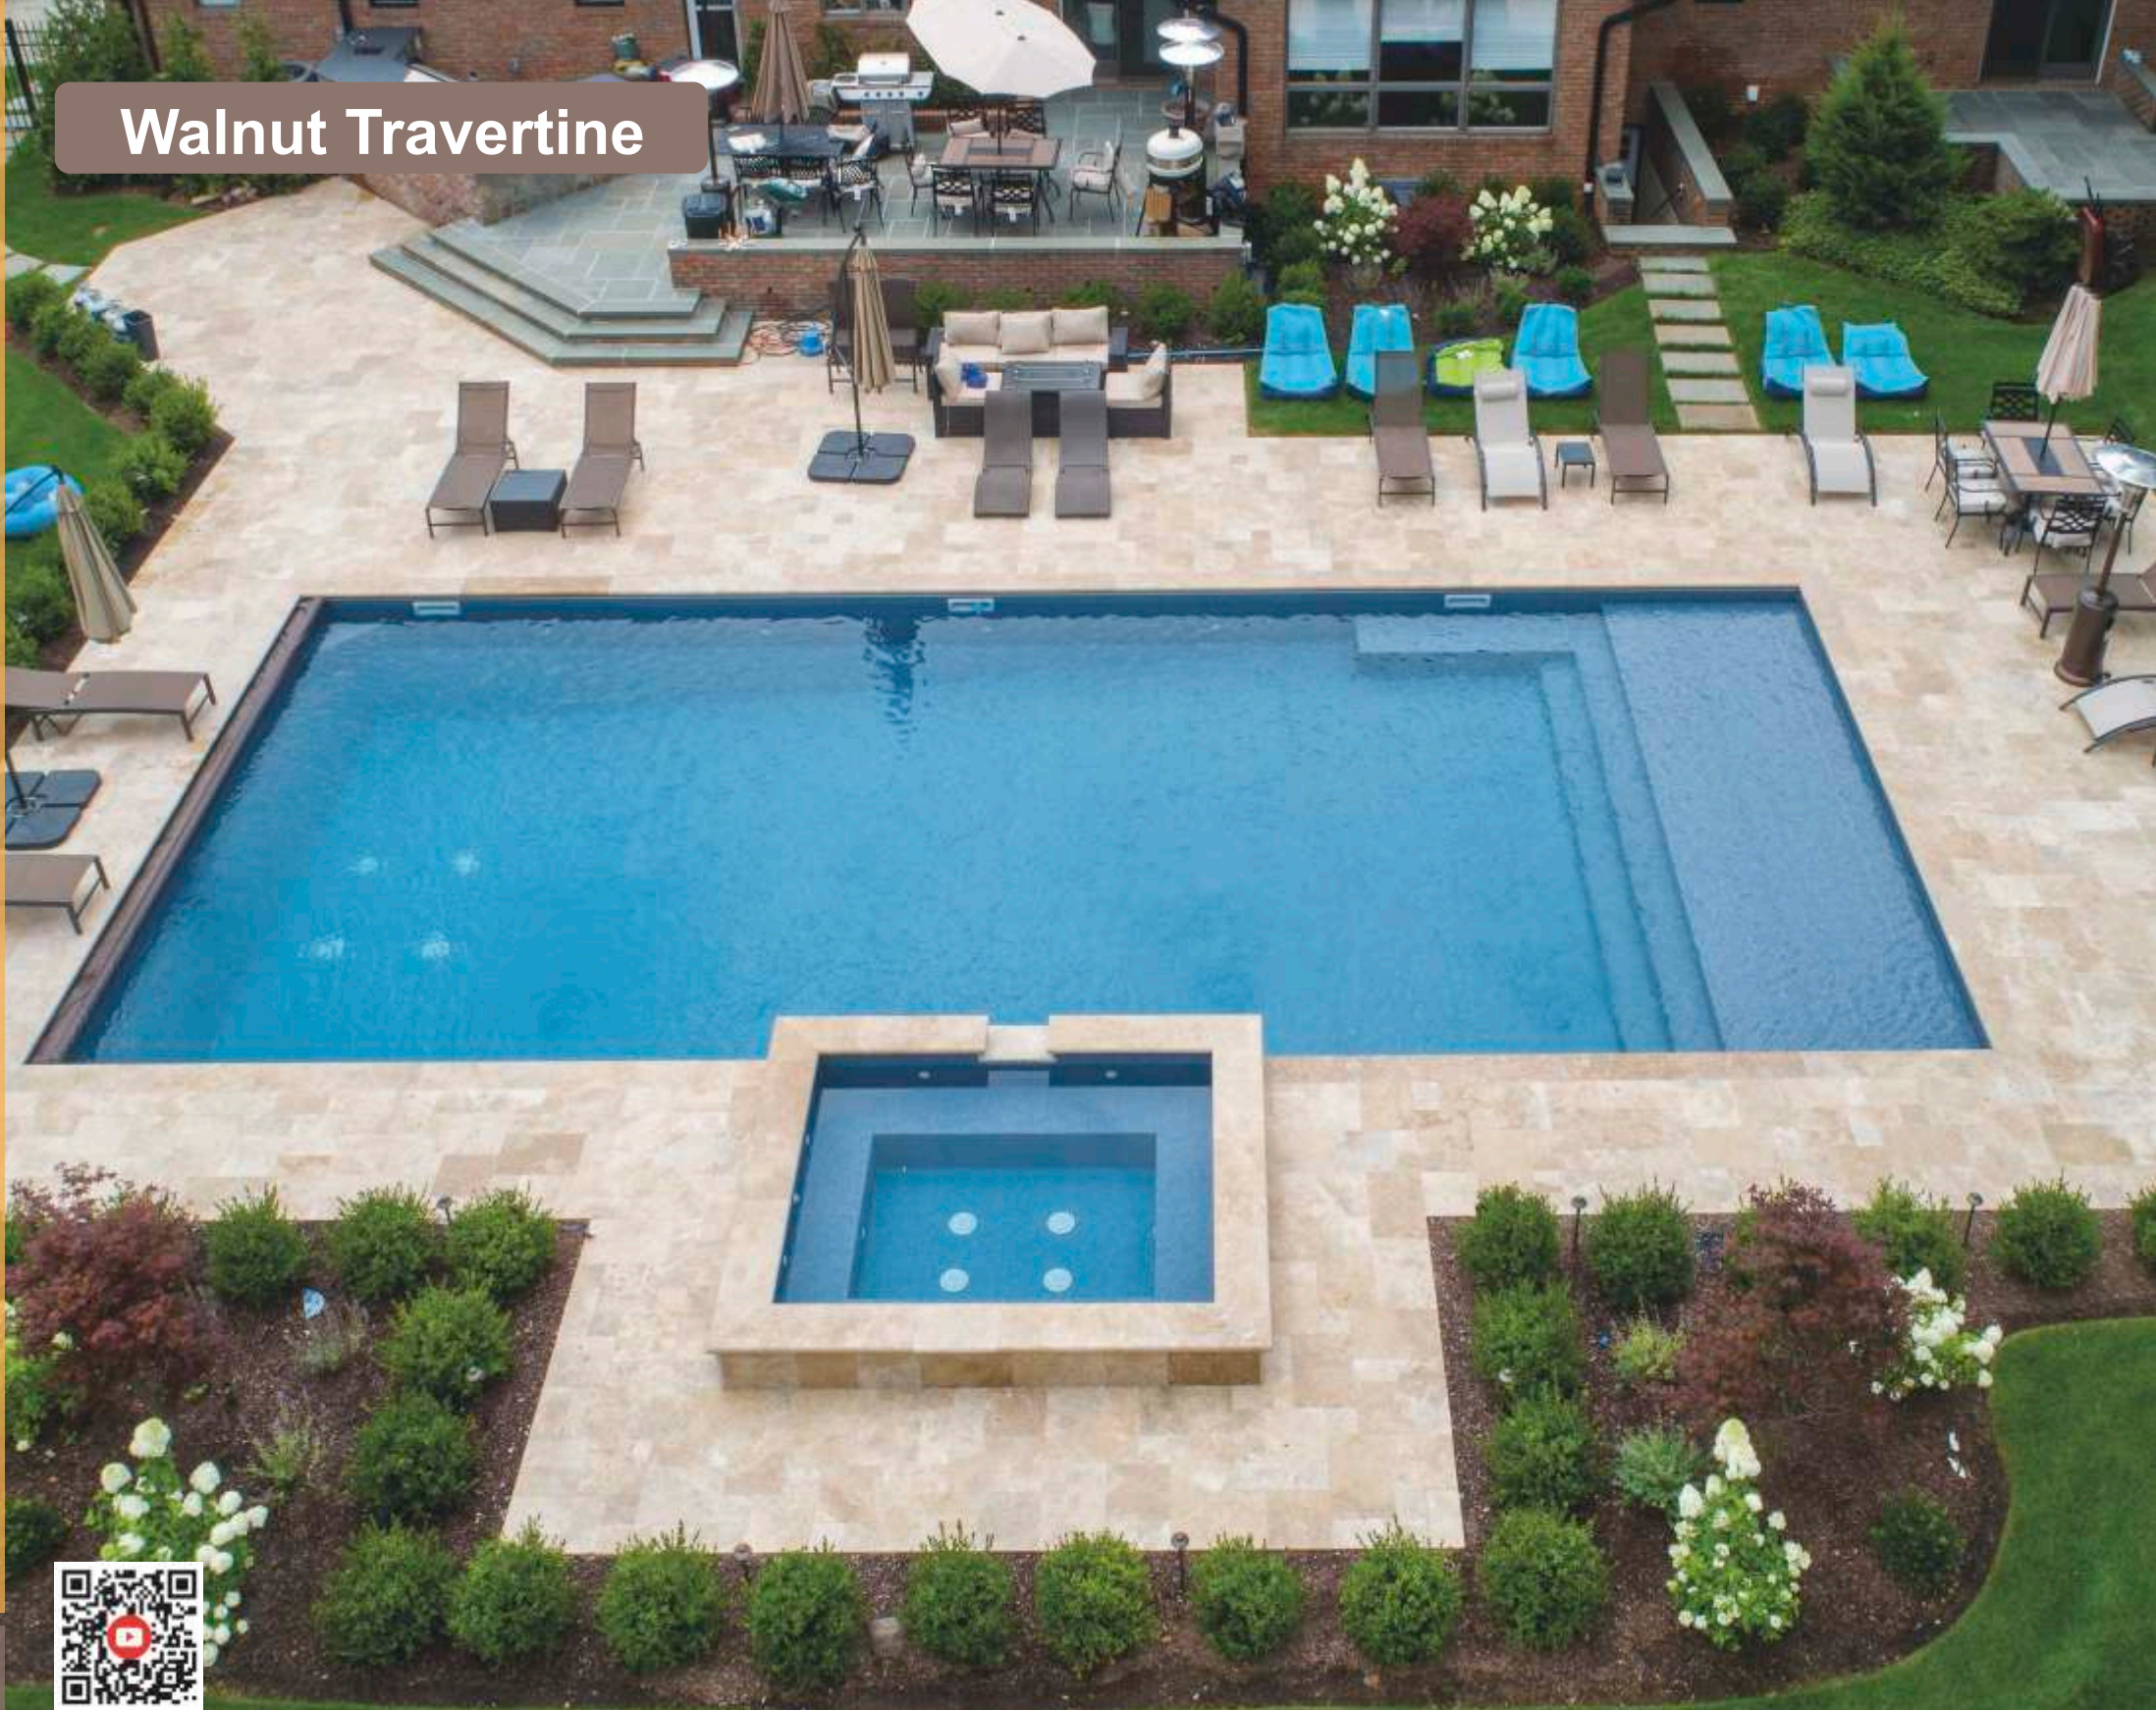

Walnut Travertine