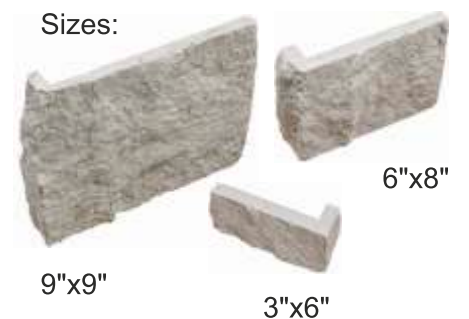

Antico stone travertine veneer stone tile _____ Corner

Sizes: