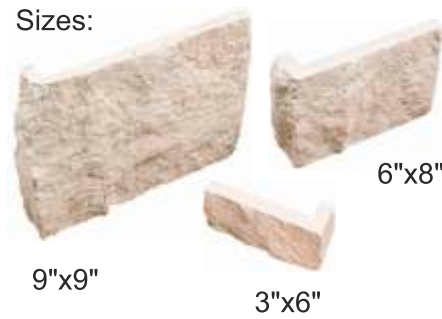

Ivory travertine veneer stone tile _____ Corner

Sizes: