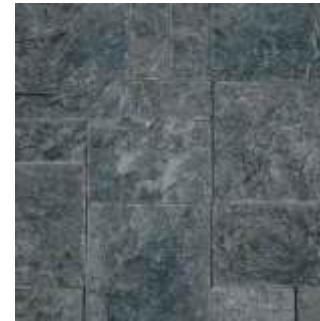

6"x8"

Ivory travertine veneer stone tile _____ Corner

Sizes:

9"x9"

3"x6"

6"x8"

Black marble veneer stone tile _____ Corner

Sizes: