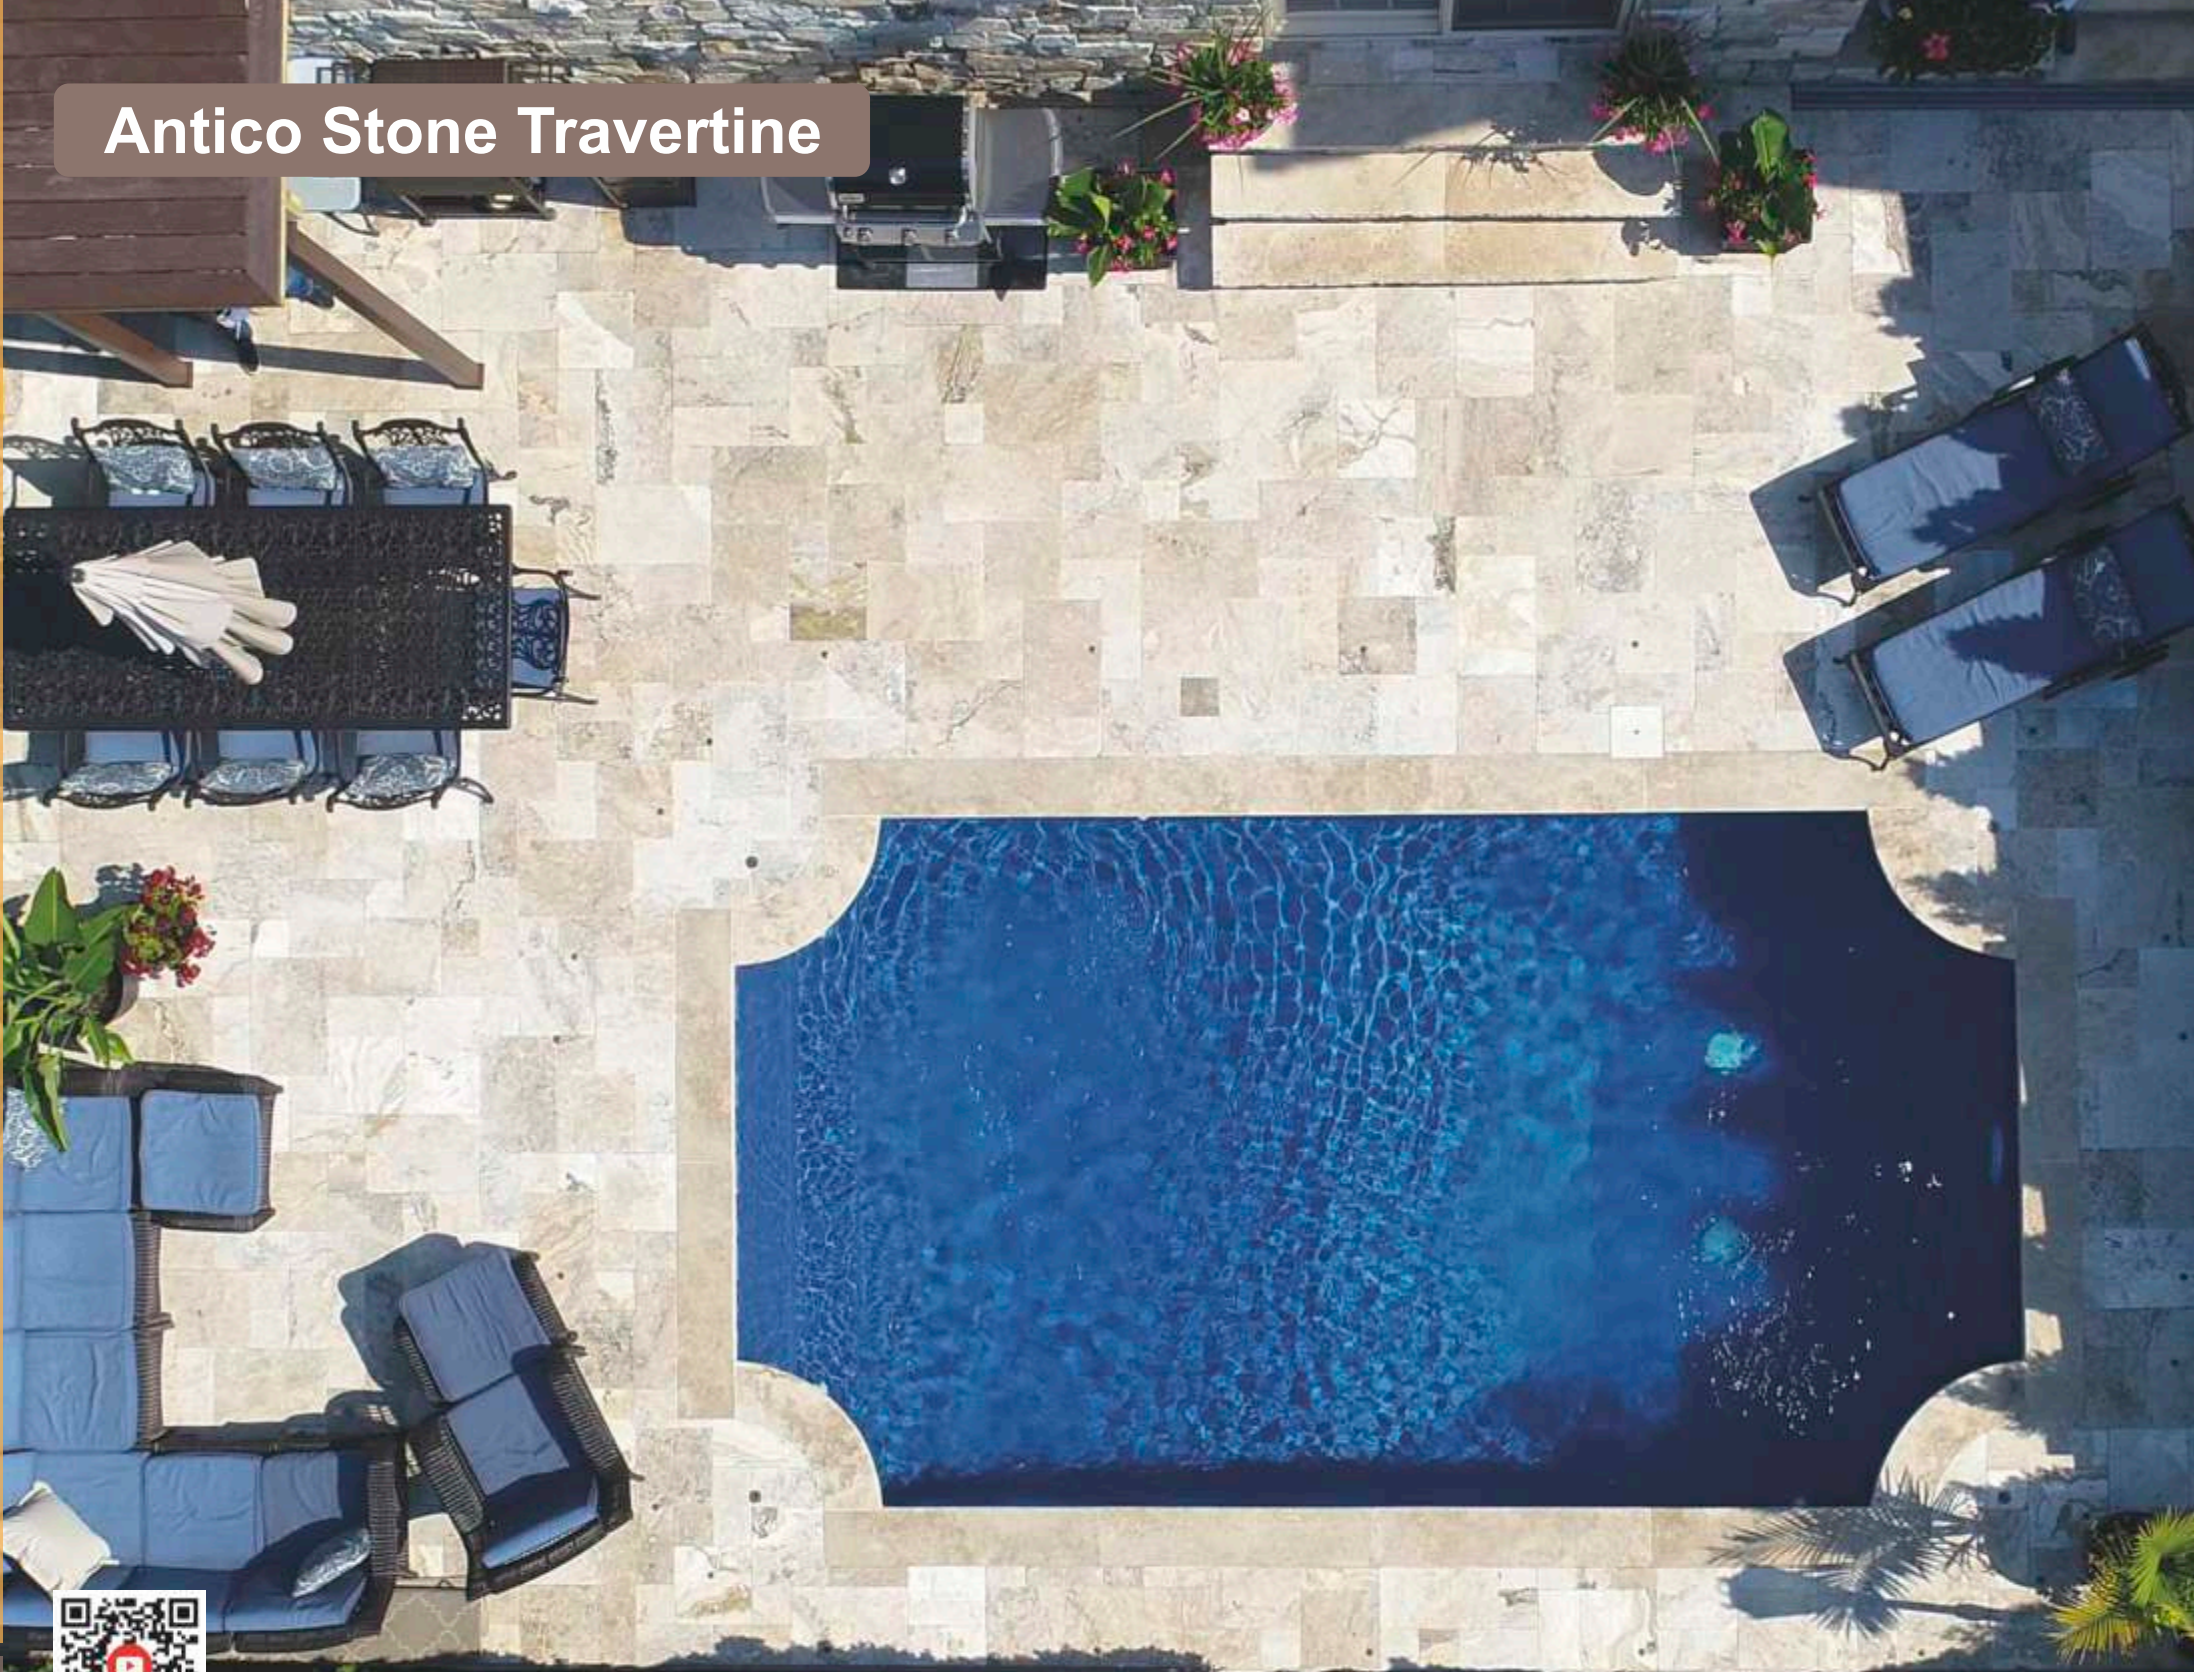

Antico Stone Travertine