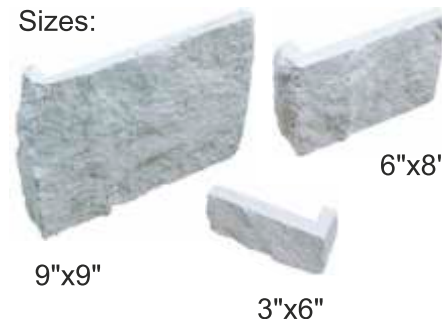

9"x9"

3"x6"

6"x8"

Afyon ice marble veneer tile _____ Corner

Sizes:

9"x9"

3"x6"

6"x8"