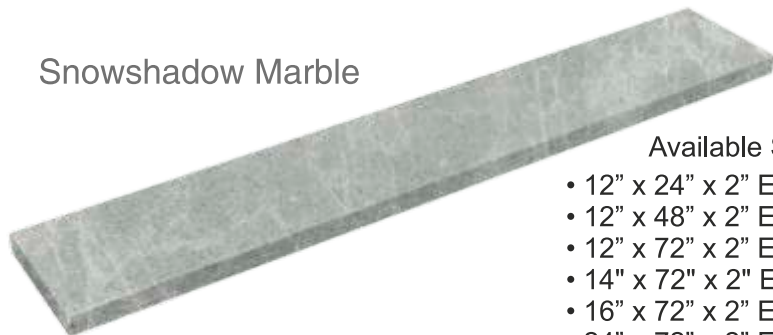

Rain Cloud Marble

Available Sizes

- 12" x 24" x 2" Eased Edge
- 12" x 48" x 2" Eased Edge
- 12" x 72" x 2" Eased Edge
- 16" x 72" x 2" Eased Edge

Eased Edge Copings and Treads

Snowshadow Marble

Available Sizes