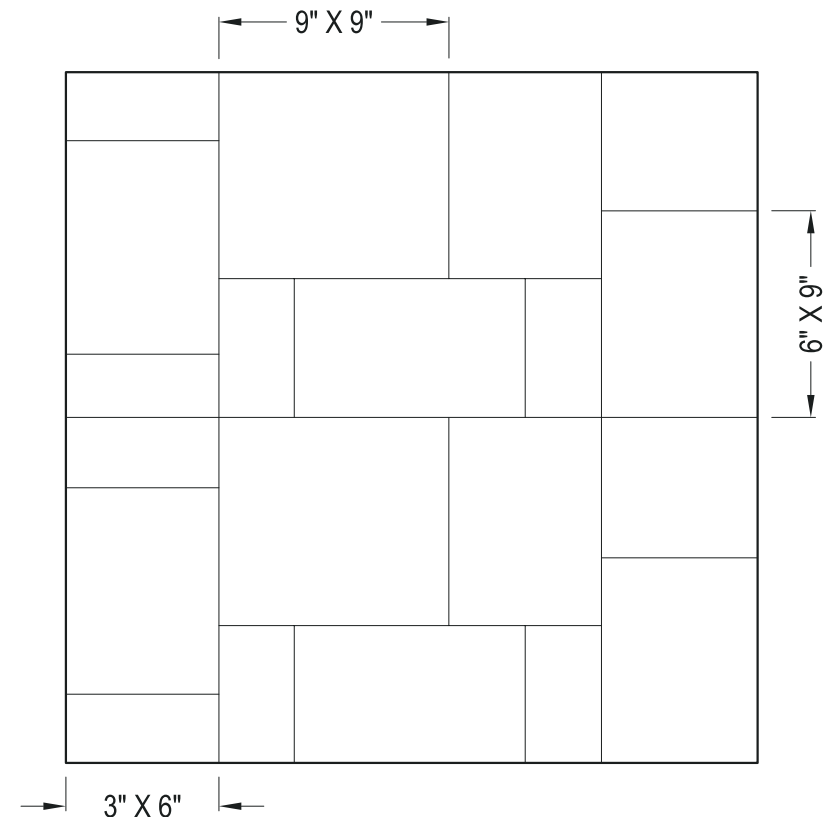

PATTERN
TRAVERTINE / MARBLE VENEER STONE