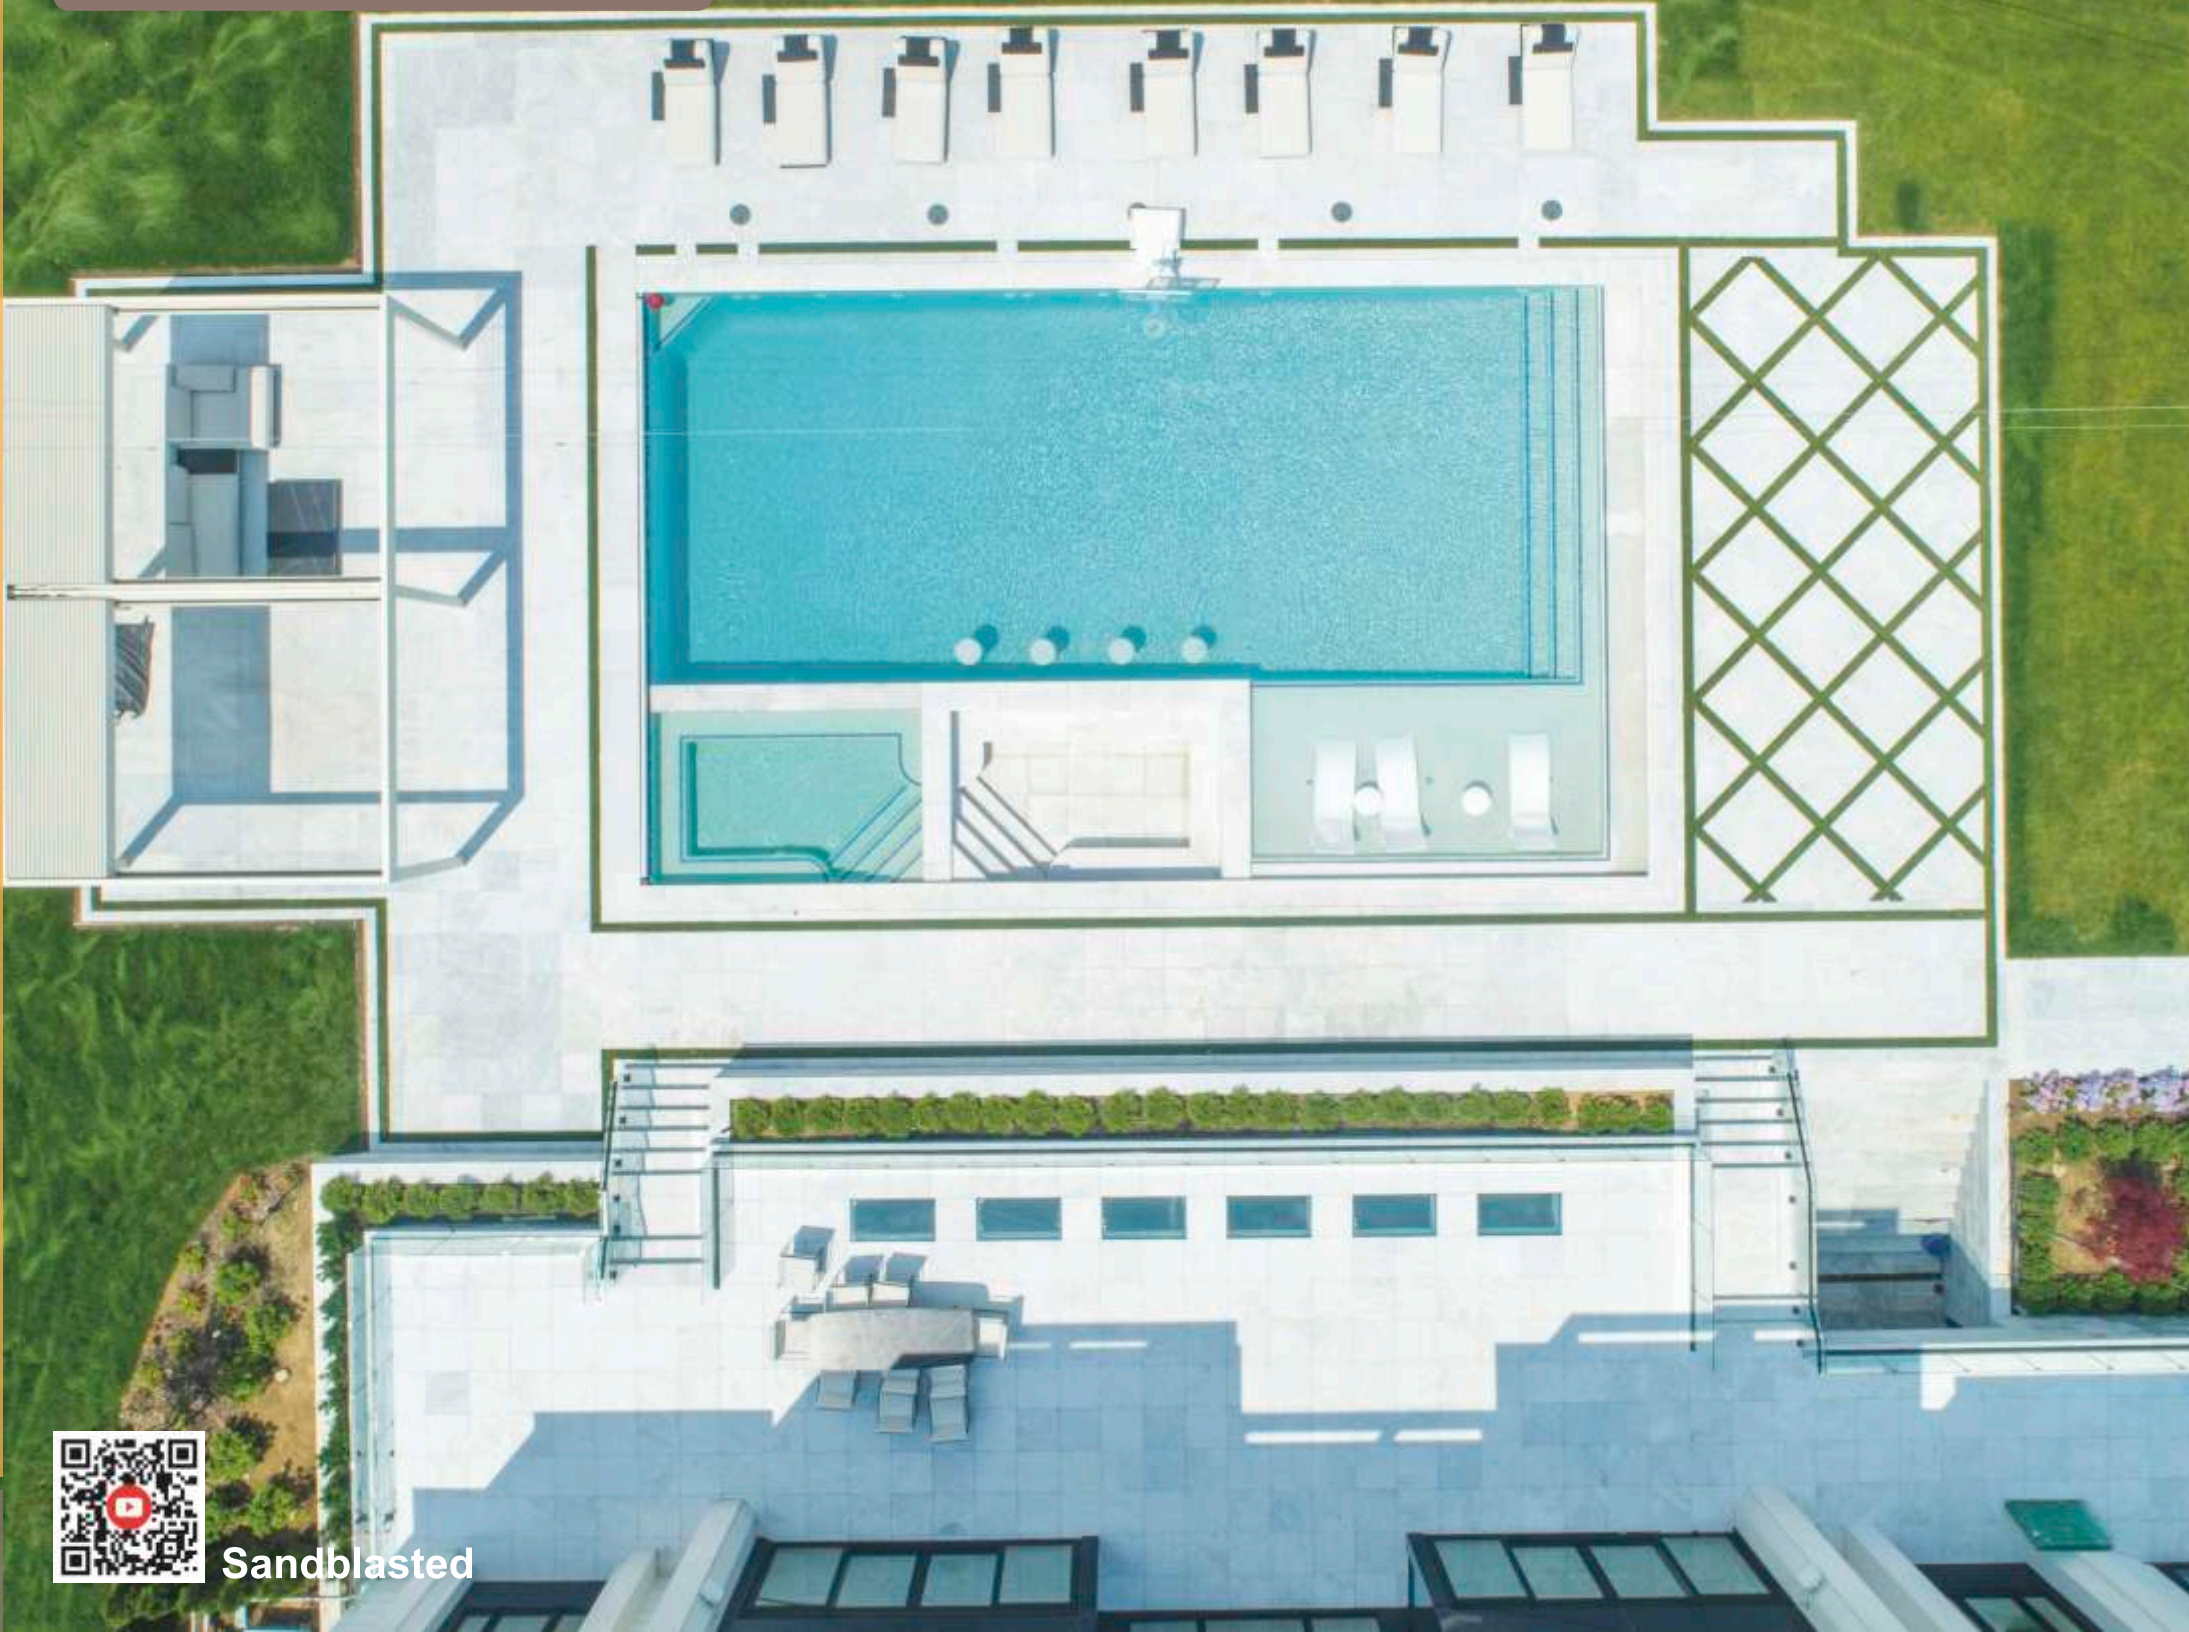

Afyon Ice Marble

Sandblasted