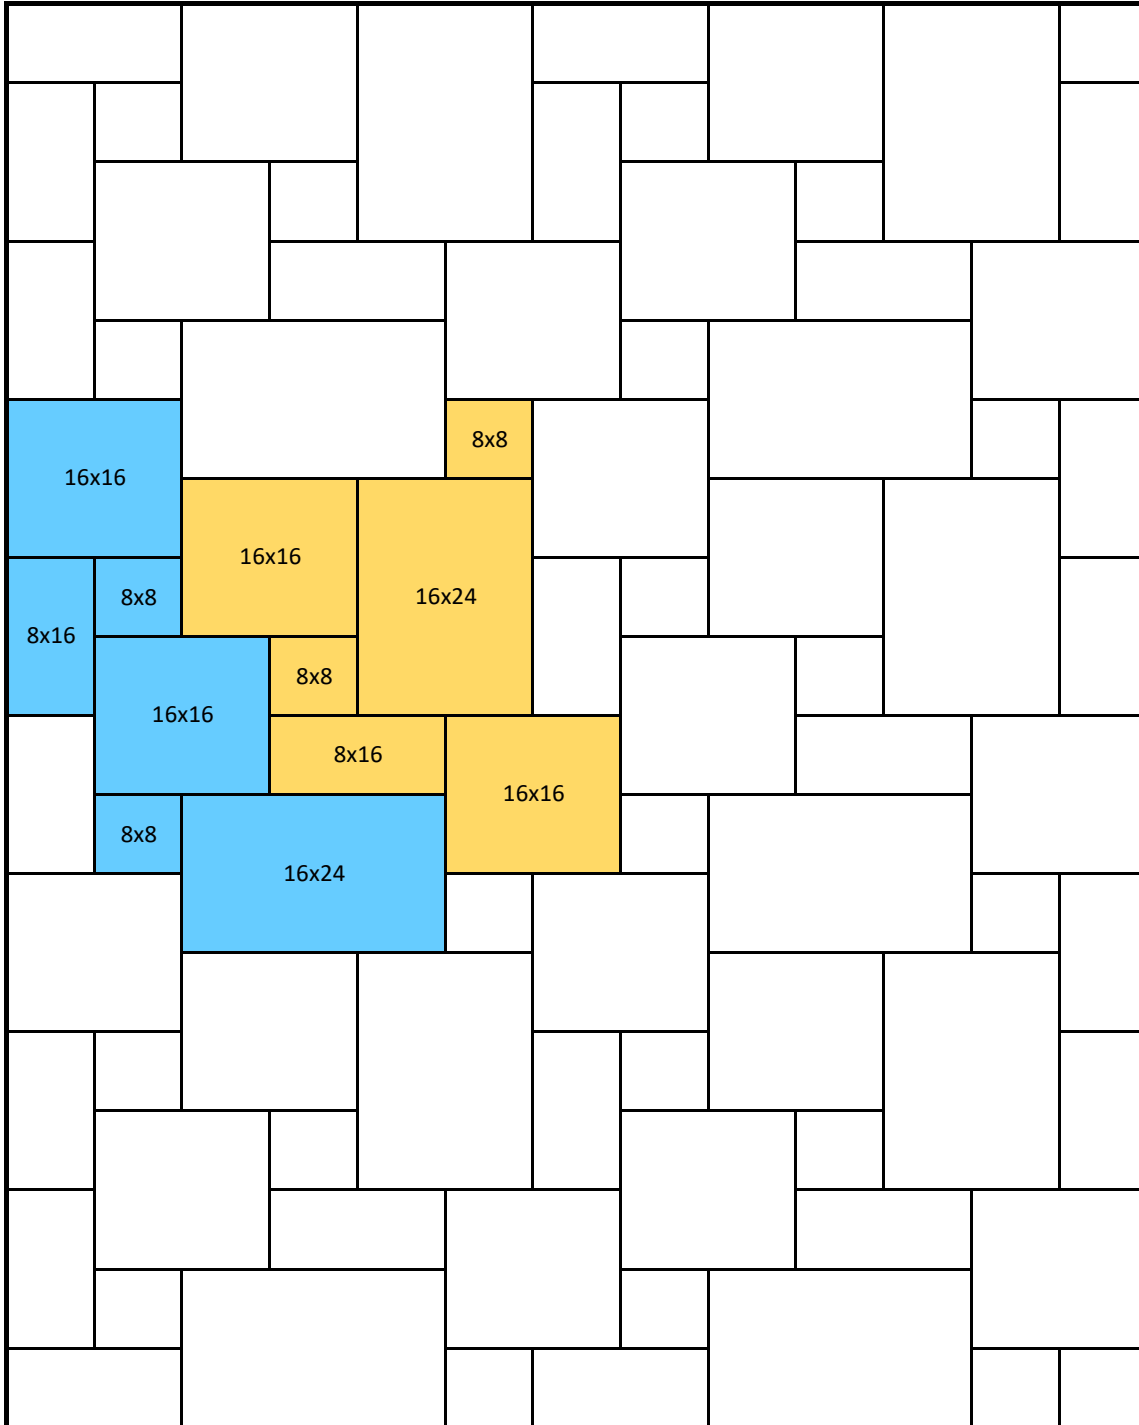

FRENCH PATTERN LAYOUT

1 Set Includes:
2 pcs 8"x8"
1 pc 8"x16"
2 pcs 16"x16"
1 pc 16"x24"

1 Set = 8 sqft.
(Layout shows 2 Sets)

 : 1 Set

 : 1 Set